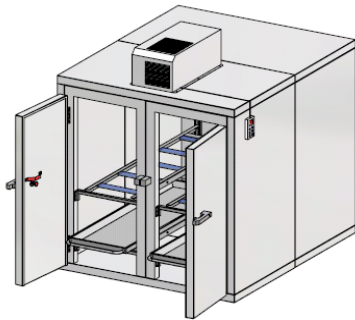

# Morgue refrigeration unit with big doors 2-levels KZM 40/200 – KZM 40/400

Morgue refrigeration unit KZM 40/200  
To storage 2 body trays in 2 levels  
1 Door 680 x 1700 mm  
Made of 80 mm CFC -free polyurethane rigid  
Foam, coated outside steel  
Dimensions W/D/H: 1210 x 2260 x 1960 mm  
Article No.: 040.010.011

Morgue refrigeration unit KZM 40/400  
To storage 4 body trays in 2 levels  
2 Doors 680 x 1700 mm  
Made of 80 mm CFC -free polyurethane rigid  
Foam, coated outside steel  
Dimensions W/D/H: 1910 x 2260 x 1960 mm  
Article No.: 040.010.029

## **Accessoires:**

limited opening made of stainless steel with rubber buffer

opening angle: approx. 120 degree

Article No.: 040.081.020

**KUGEL medical GmbH & Co. KG**  
Hermann-Köhl-Str. 2A  
DE - 93049 Regensburg