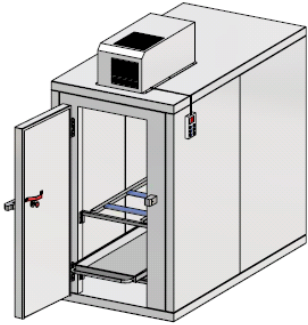

# Morgue refrigeration unit with big doors 2-levels KZM 40/200 – KZM 40/400

Morgue refrigeration unit KZM 40/200  
To storage 2 body trays in 2 levels  
1 Door 680 x 1700 mm  
Made of 80 mm CFC -free polyurethane rigid  
Foam, coated outside steel  
Dimensions W/D/H: 1210 x 2260 x 1960 mm  
Article No.: 040.010.011

Morgue refrigeration unit KZM 40/400  
To storage 4 body trays in 2 levels  
2 Doors 680 x 1700 mm  
Made of 80 mm CFC -free polyurethane rigid  
Foam, coated outside steel  
Dimensions W/D/H: 1910 x 2260 x 1960 mm  
Article No.: 040.010.029

## **Accessoires:**

limited opening made of stainless steel with rubber buffer

opening angle: approx. 120 degree

Article No.: 040.081.020

**KUGEL medical GmbH & Co. KG**  
Hermann-Köhl-Str. 2A  
DE - 93049 Regensburg